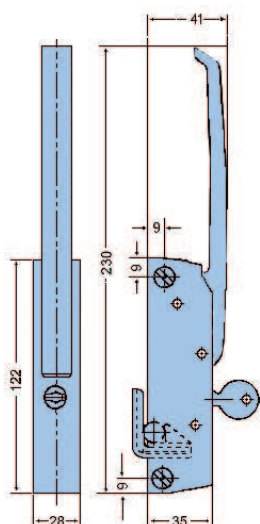

BATENTES COMPATÍVEIS
COMPATIBLE STRIKES

A

P

Z

FC.195

0,365

Fecho com chave para bancadas e armários
Fixação lateral
Intercambiável direita ou esquerda
Batente não incluído

Caixa: Zamak 5 cromado
Pega: Zamak 5 cromado

Opção: Interior em Inox

*Latch with key for counters and cabinet doors
Door edge fixing
Can be used on left or right doors
Strike not included*

Housing: Chrome plated Zamak 5
Handle: Chrome plated Zamak 5

Option: Stainless steel interior

BATENTES COMPATÍVEIS
COMPATIBLE STRIKES

A

P

Z