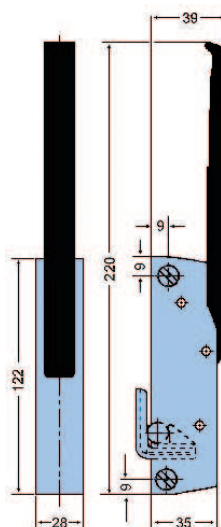

Novidade: Opção de acabamento pintado sob consulta
New: Option of painted surface upon request

FC.220

0,245

Fecho para bancadas e armários
Fixação lateral
Intercambiável direita ou esquerda
Batente não incluído

Caixa: Zamak 5 cromado
Pega: Poliamida(PA) preta

Opção: Interior em Inox

*Latch for counters and cabinet doors
Door edge fixing
Can be used on left or right doors
Strike not included*

Housing: Chrome plated Zamak 5
Handle: Black Polyamide(PA)

Option: Stainless steel interior

A

P

Z

FC.225

0,260

Fecho com chave para bancadas e armários
Fixação lateral
Intercambiável direita ou esquerda
Batente não incluído

Caixa: Zamak 5 cromado
Pega: Poliamida(PA) preta

Opção: Interior em Inox

*Latch with key for counters and cabinet doors
Door edge fixing
Can be used on left or right doors
Strike not included*

Housing: Chrome plated Zamak 5
Handle: Black Polyamide(PA)