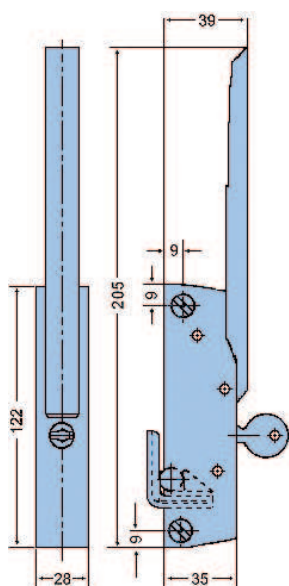

BATENTES COMPATÍVEIS
COMPATIBLE STRIKES

FC.235

0,325

Fecho com chave para bancadas e armários
Fixação lateral
Intercambiável direita ou esquerda
Batente não incluído

Caixa: Zamak 5 cromado
Pega: Zamak 5 cromado

Opção: Interior em Inox

*Latch with key for counters and cabinet doors
Door edge fixing
Can be used on left or right doors
Strike not included*

Housing: Chrome plated Zamak 5
Handle: Chrome plated Zamak 5

Option: Stainless steel interior

A

P

Z

BATENTES COMPATÍVEIS
COMPATIBLE STRIKES