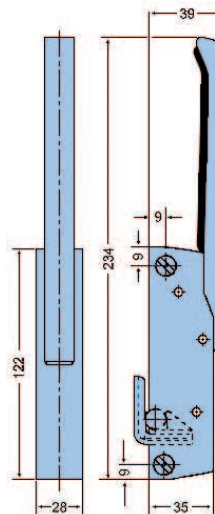

Novidade: Opção de acabamento pintado sob consulta
New: Option of painted surface upon request

FC.200

0,280

Fecho para bancadas e armários
Fixação lateral
Intercambiável direita ou esquerda
Batente não incluído

Caixa: Zamak 5 cromado
Pega: Aço Inox

Opção: Interior em Inox

*Latch for counters and cabinet doors
Door edge fixing
Can be used on left or right doors
Strike not included*

Housing: Chrome plated Zamak 5
Handle: Stainless steel

Option: Stainless steel interior

A

P

Z

FC.205

0,300

Fecho com chave para bancadas e armários
Fixação lateral
Intercambiável direita ou esquerda
Batente não incluído

Caixa: Zamak 5 cromado
Pega: Aço Inox

Opção: Interior em Inox

*Latch with key for counters and cabinet doors
Door edge fixing
Can be used on left or right doors
Strike not included*

Housing: Chrome plated Zamak 5
Handle: Stainless steel