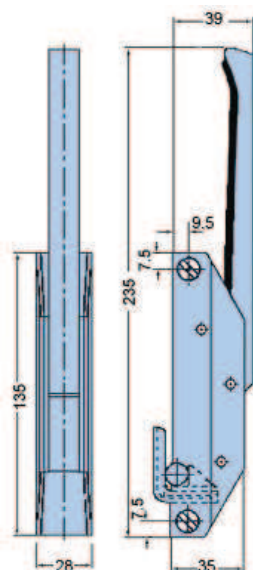

Novidade: Opção de acabamento pintado sob consulta
New: Option of painted surface upon request

FC.100

0,285

Fecho para bancadas e armários
Fixação lateral
Intercambiável direita ou esquerda
Batente não incluído

Caixa: Zamak 5 cromado
Pega: Aço Inoxidável

Opção: Interior em Inox

*Latch for counters and cabinet doors
Door edge fixing
Can be used on left or right doors
Strike not included*

Housing: Chrome plated Zamak 5
Handle: Stainless steel

Option: Stainless steel interior

A

P

Z

FC.105

0,300

Fecho com chave para bancadas e armários
Fixação lateral
Intercambiável direita ou esquerda
Batente não incluído

Caixa: Zamak 5 cromado
Pega: Aço Inoxidável

Opção: Interior em Inox

*Latch with key for counters and cabinet doors
Door edge fixing
Can be used on left or right doors
Strike not included*

Housing: Chrome plated Zamak 5
Handle: Stainless steel