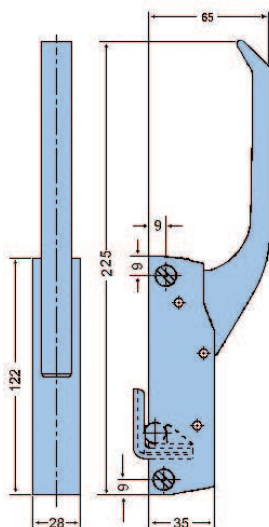

Novidade: Opção de acabamento pintado sob consulta
New: Option of painted surface upon request

FC.210

0,360

Fecho para bancadas e armários
Fixação lateral
Intercambiável direita ou esquerda
Batente não incluído

Caixa: Zamak 5 cromado
Pega: Zamak 5 cromado

Opção: Interior em Inox

*Latch for counters and cabinet doors
Door edge fixing
Can be used on left or right doors
Strike not included*

Housing: Chrome plated Zamak 5
Handle: Chrome plated Zamak 5

Option: Stainless steel interior

A

P

Z