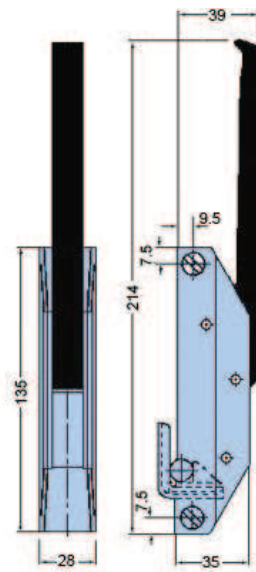

Novidade: Opção de acabamento pintado sob consulta
New: Option of painted surface upon request

FC.120

0,250

Fecho para bancadas e armários
Fixação lateral
Intercambiável direita ou esquerda
Batente não incluído

Caixa: Zamak 5 cromado
Pega: Poliamida(PA) preta

Opção: Interior em Inox

*Latch for counters and cabinet doors
Door edge fixing
Can be used on left or right doors
Strike not included*

Housing: Chrome plated Zamak 5
Handle: Black Polyamide(PA)

Option: Stainless steel interior

A

P

Z

FC.125

0,270

Fecho com chave para bancadas e armários
Fixação lateral
Intercambiável direita ou esquerda
Batente não incluído

Caixa: Zamak 5 cromado
Pega: Poliamida(PA) preta

Opção: Interior em Inox

*Latch with key for counters and cabinet doors
Door edge fixing
Can be used on left or right doors
Strike not included*

Housing: Chrome plated Zamak 5
Handle: Black Polyamide(PA)